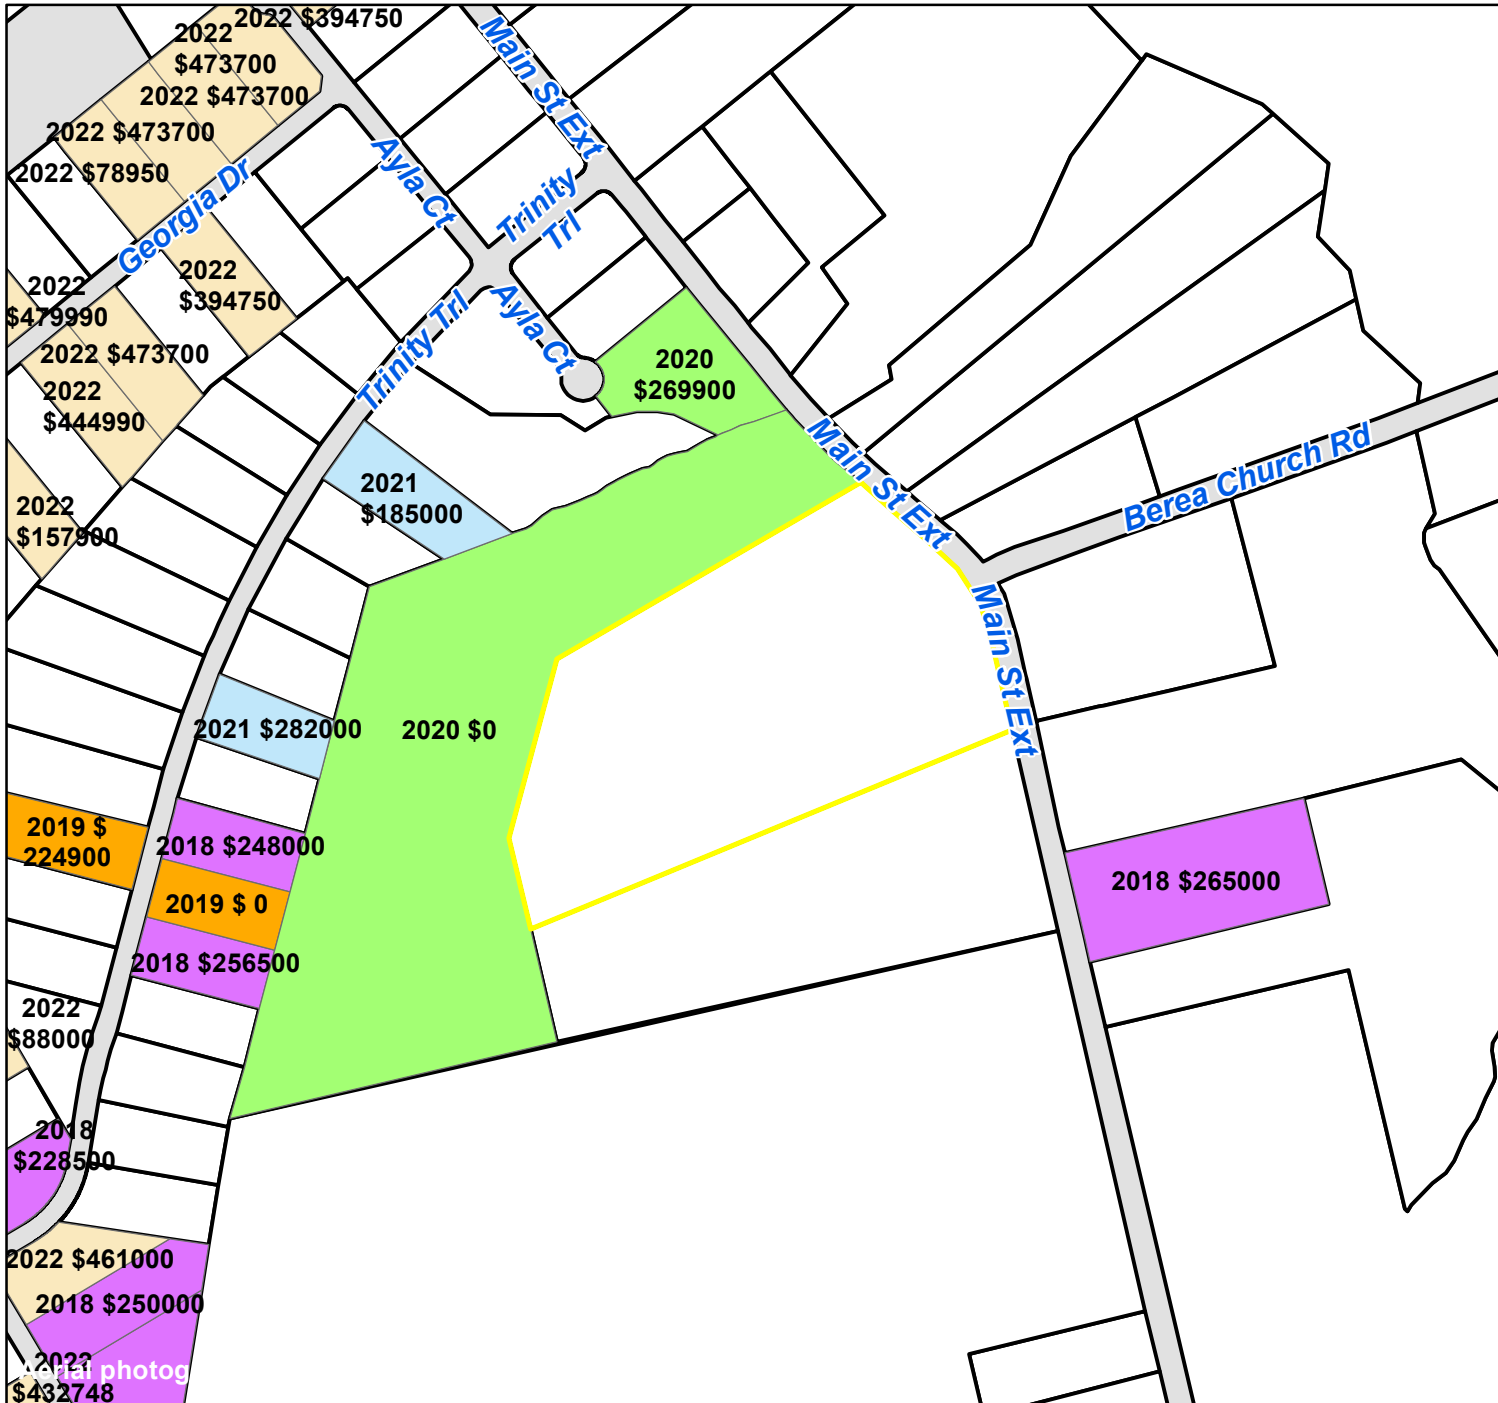

# Pasquotank County, NC

Parcel ID: 7995 842195

Map: P117-4B

LOT: 0

03137 W MAIN ST EXT  
 LEHMANN, WILLIAM  
 A & LINDA J  
 3137 W MAIN ST EXT  
 ELIZABETH CITY NC 27909

Deed Book: 799  
 Deed Page: 837  
 Date: 20040408  
 799/837  
 Land Value: 106800  
 Ag Value: 40600  
 Bldg Value: 263300  
 Total Value: 303900  
 Taxed Acres: 15.34

**Legend**

- Sales in 2022
- Sales in 2021
- Sales in 2020
- Sales in 2019
- Sales in 2018

**PASQUOTANK COUNTY NC**

Date: 2/28/2023

**NOT A SURVEY**

This map was created from historic maps, recorded deeds and surveys. It CAN NOT be used to convey land, settle land disputes or build fences.

Property Ownership/  
 Lines as of January 1, 2023